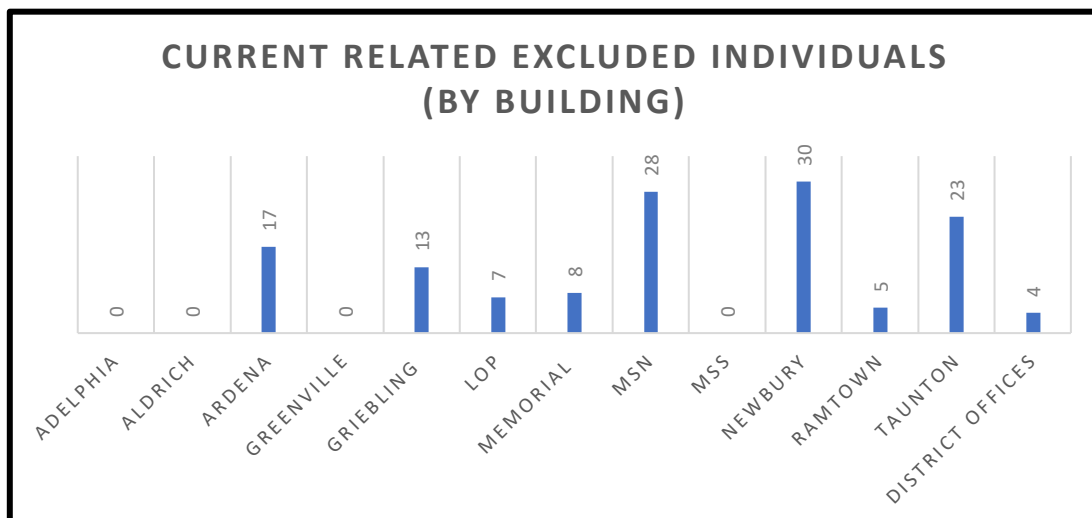

Howell Township Public Schools

**COVID-19 Reporting:
Current COVID-19 Positive Cases in the School
Community and Current Related Excluded Individuals
Updated 10/8/21 8:47AM**

Current COVID-19 Positive Cases in the School Community	Current Related Excluded Individuals
30	135

The information in these graphs is a snapshot of reported cases as of the date/time updated.