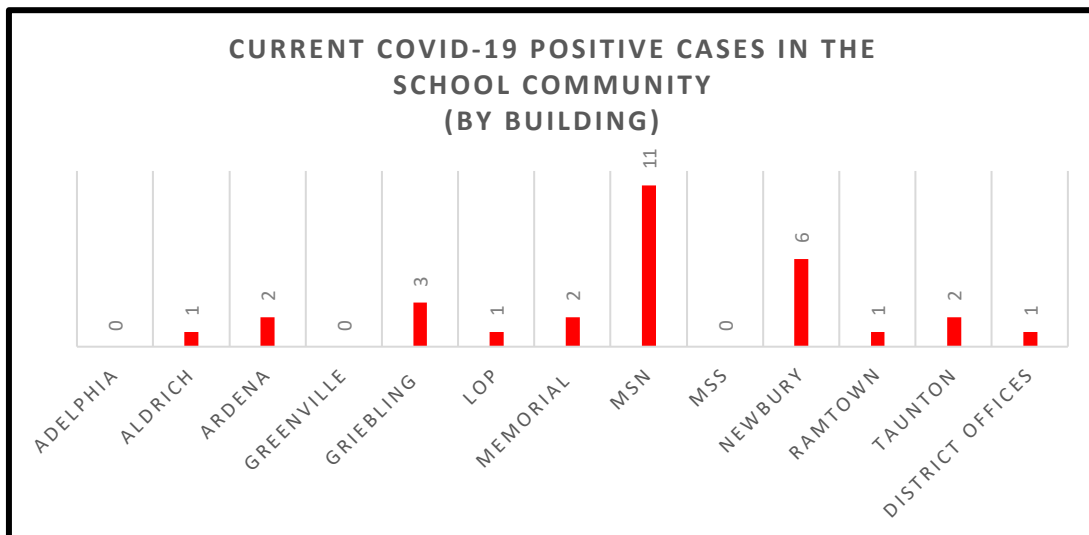

Howell Township Public Schools

**COVID-19 Reporting:
Current COVID-19 Positive Cases in the School
Community and Current Related Excluded Individuals
Updated 10/8/21 8:47AM**

Current COVID-19 Positive Cases in the School Community	Current Related Excluded Individuals
30	135

The information in these graphs is a snapshot of reported cases as of the date/time updated.