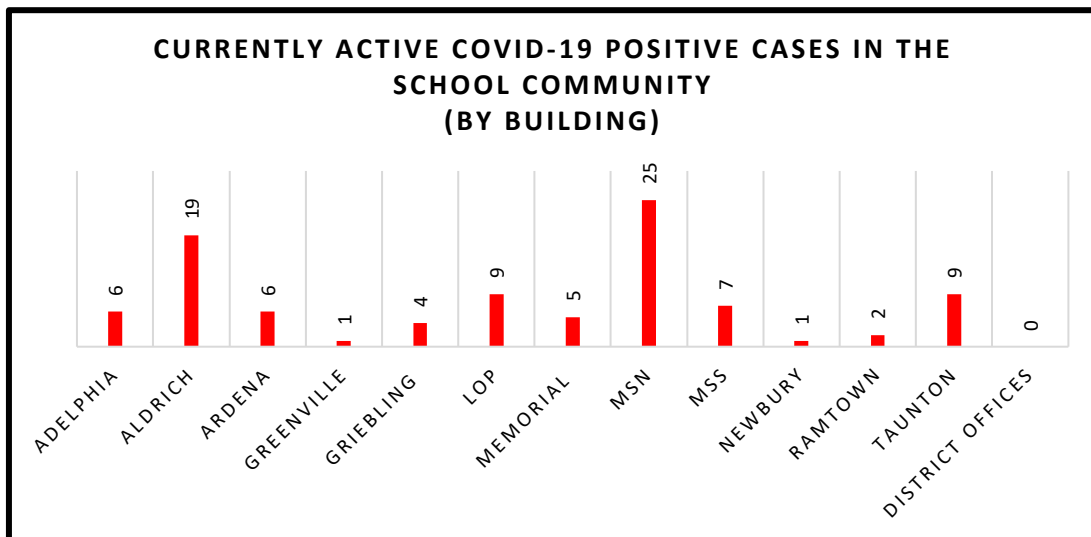

# Howell Township Public Schools

**COVID-19 Reporting:  
Currently Active COVID-19 Positive Cases in the School Community and  
Currently Active Related Excluded Individuals (2021-2022SY)\*  
Updated 1/14/22 8:35 AM**

Currently Active COVID-19 Positive Cases in the School Community	Currently Active Related Excluded Individuals
<b>94</b>	<b>130</b>

**The information in these graphs is a snapshot of reported cases as of the date/time updated.**