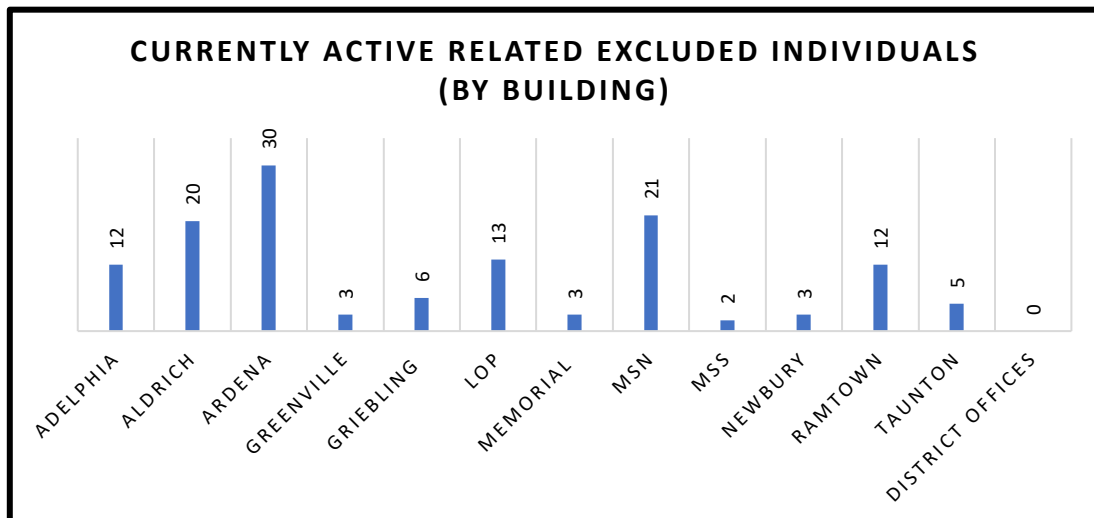

# Howell Township Public Schools

**COVID-19 Reporting:  
Currently Active COVID-19 Positive Cases in the School Community and  
Currently Active Related Excluded Individuals (2021-2022SY)\*  
Updated 1/14/22 8:35 AM**

Currently Active COVID-19 Positive Cases in the School Community	Currently Active Related Excluded Individuals
<b>94</b>	<b>130</b>

**The information in these graphs is a snapshot of reported cases as of the date/time updated.**