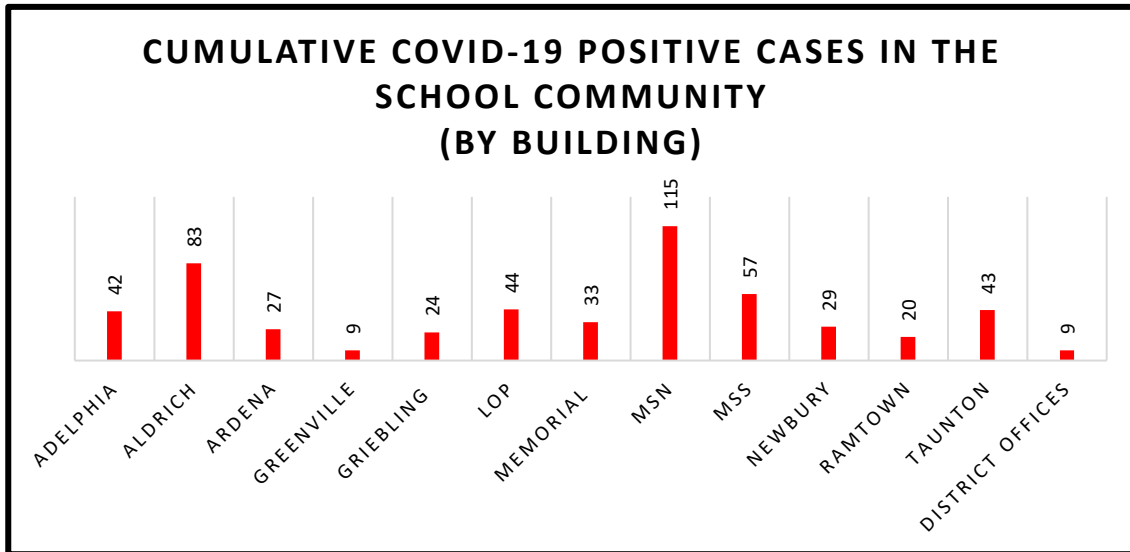

# Howell Township Public Schools

**COVID-19 Reporting:**  
**Cumulative COVID-19 Positive Cases in the School Community and**  
**Cumulative Related Excluded Individuals (2021-2022SY)**  
 Updated 1/14/22 8:35 AM

Cumulative COVID-19 Positive Cases in the School Community	Cumulative Related Excluded Individuals
535	1306

The information in these graphs is a snapshot of reported cases as of the date/time updated.