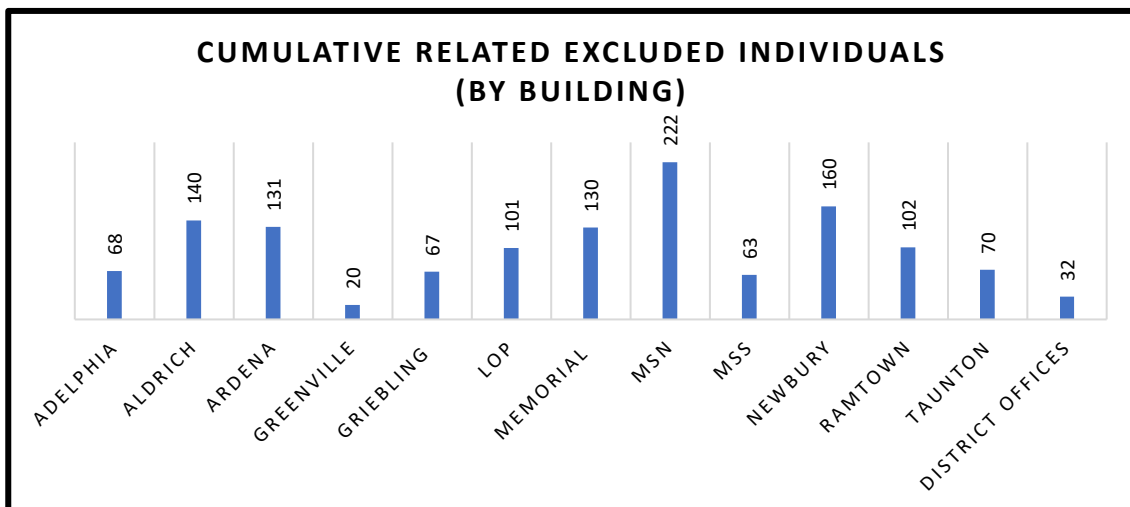

# Howell Township Public Schools

**COVID-19 Reporting:**  
**Cumulative COVID-19 Positive Cases in the School Community and**  
**Cumulative Related Excluded Individuals (2021-2022SY)**  
 Updated 1/14/22 8:35 AM

Cumulative COVID-19 Positive Cases in the School Community	Cumulative Related Excluded Individuals
535	1306

The information in these graphs is a snapshot of reported cases as of the date/time updated.