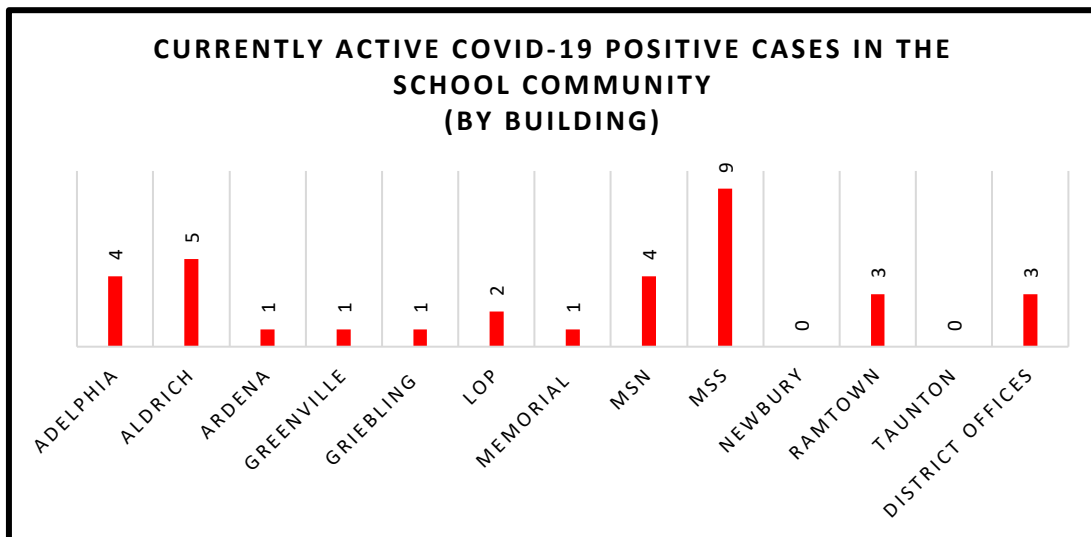

# Howell Township Public Schools

**COVID-19 Reporting:  
Currently Active COVID-19 Positive Cases in the School Community and  
Currently Active Related Excluded Individuals (2021-2022SY)  
Updated 11/19/21 6:51 AM**

Currently Active COVID-19 Positive Cases in the School Community	Currently Active Related Excluded Individuals
<b>34</b>	<b>102</b>

**The information in these graphs is a snapshot of reported cases as of the date/time updated.**