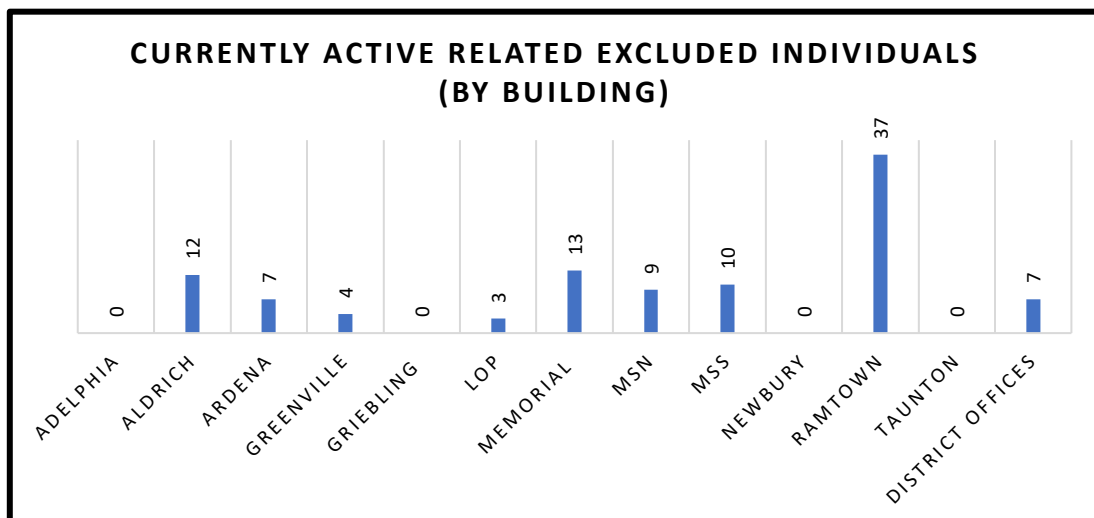

# Howell Township Public Schools

**COVID-19 Reporting:  
Currently Active COVID-19 Positive Cases in the School Community and  
Currently Active Related Excluded Individuals (2021-2022SY)  
Updated 11/19/21 6:51 AM**

Currently Active COVID-19 Positive Cases in the School Community	Currently Active Related Excluded Individuals
<b>34</b>	<b>102</b>

**The information in these graphs is a snapshot of reported cases as of the date/time updated.**