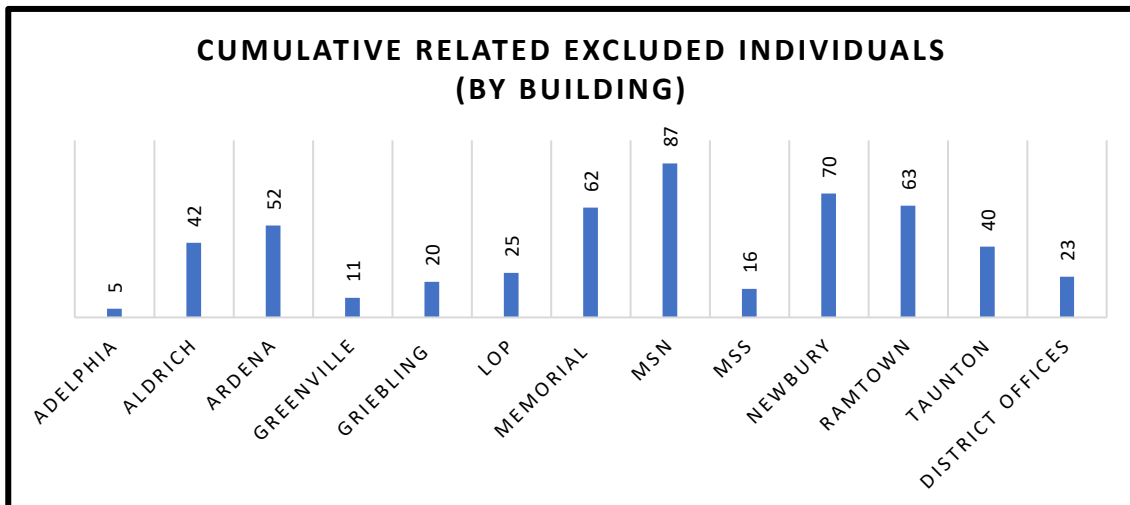

Howell Township Public Schools

**COVID-19 Reporting:
 Cumulative COVID-19 Positive Cases in the School Community and
 Cumulative Related Excluded Individuals (2021-2022SY)
 Updated 11/19/21 6:51 AM**

Cumulative COVID-19 Positive Cases in the School Community	Cumulative Related Excluded Individuals
149	516

The information in these graphs is a snapshot of reported cases as of the date/time updated.