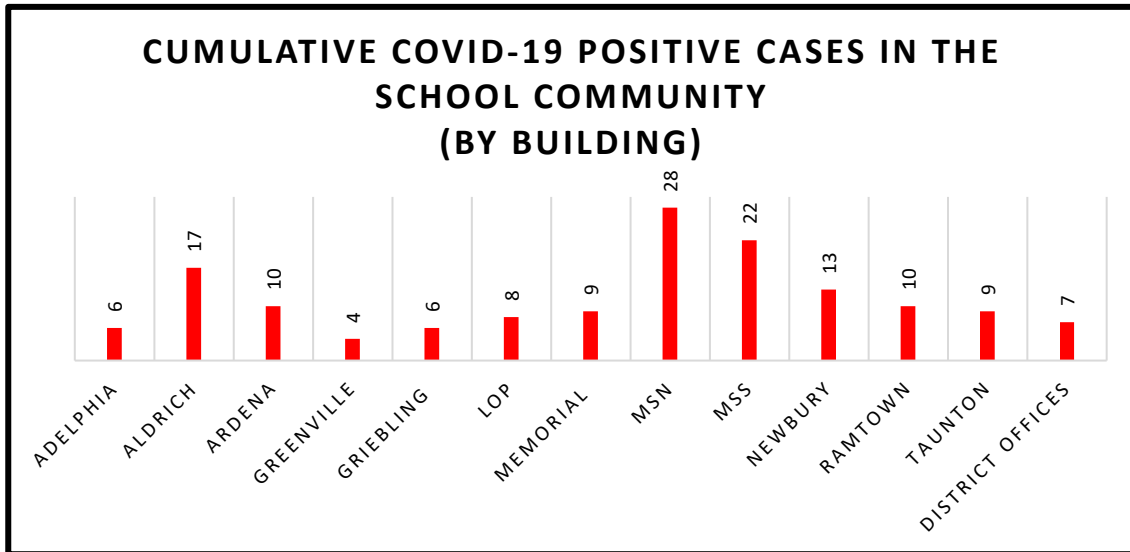

Howell Township Public Schools

**COVID-19 Reporting:
 Cumulative COVID-19 Positive Cases in the School Community and
 Cumulative Related Excluded Individuals (2021-2022SY)
 Updated 11/19/21 6:51 AM**

Cumulative COVID-19 Positive Cases in the School Community	Cumulative Related Excluded Individuals
149	516

The information in these graphs is a snapshot of reported cases as of the date/time updated.